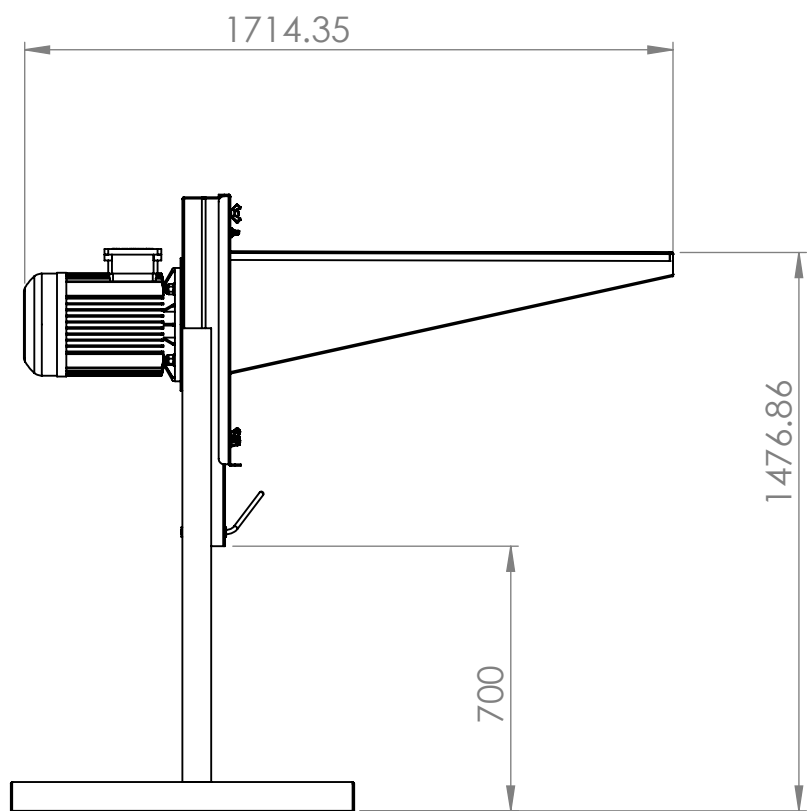

A

DO NOT SCALE DRAWING		REVISION 1	
RUMAX			
TITLE: BD 32			
DWG NO.		1	
		A4	
SCALE:1:20		SHEET 1 OF 1	

6 5 4 3 2 1

6

5

4

3

2

A

DO NOT SCALE DRAWING		REVISION 1	
RUMAX			
TITLE: BD 55C STD			
DWG NO.		1	
SCALE: 1:50		SHEET 1 OF 1	
			A4

6

5

4

3

2

1

A

DO NOT SCALE DRAWING		REVISION 1
RUMAX		
TITLE: BD 32 DIESEL		
DWG NO.	1	A4
SCALE:1:50		SHEET 1 OF 1

6 5 4 3 2 1