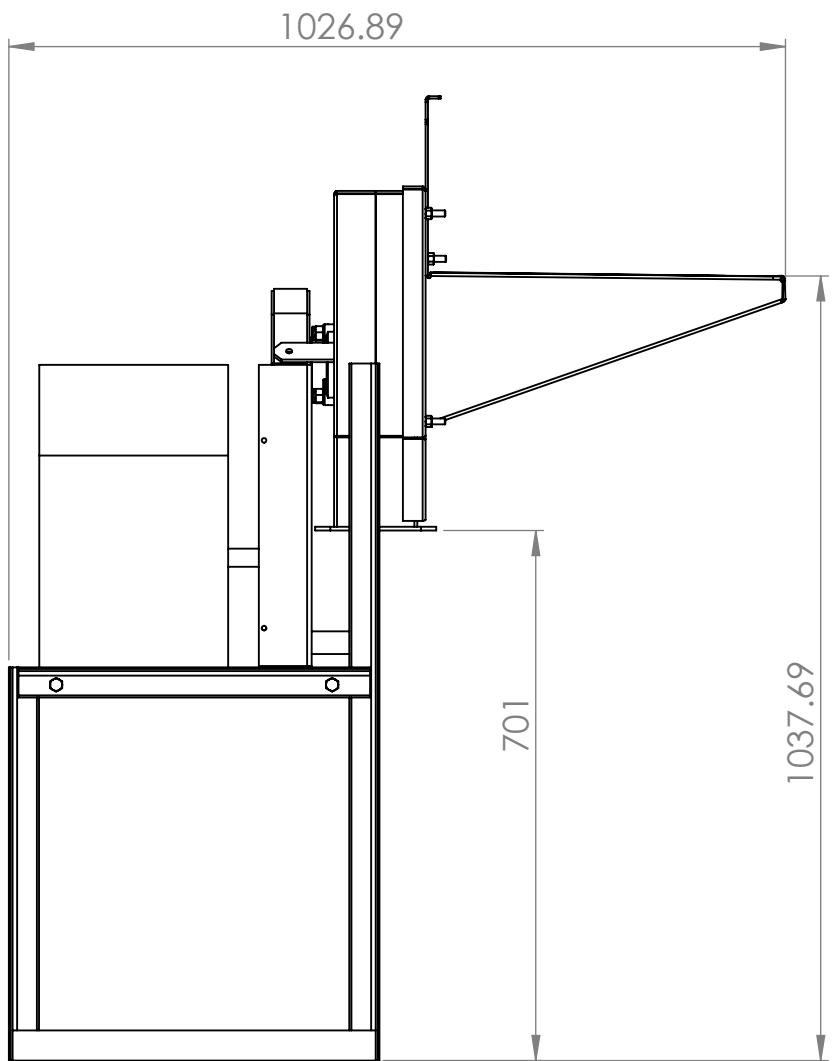

A

DO NOT SCALE DRAWING		REVISION 1	
RUMAX			
TITLE: BD 32			
DWG NO.		1	
		A4	
SCALE:1:20		SHEET 1 OF 1	

6 5 4 3 2 1

6

5

4

3

2

A

DO NOT SCALE DRAWING		REVISION 1	
RUMAX			
TITLE: BD 55C STD			
DWG NO.		1	
SCALE: 1:50		SHEET 1 OF 1	
			A4

6

5

4

3

2

1

6 5 4 3 2 1

D

D

C

C

B

B

A

A

DO NOT SCALE DRAWING		REVISION 1
RUMAX		
TITLE: BD 32 DIESEL		
DWG NO.	1	A4
SCALE:1:50		SHEET 1 OF 1

6 5 4 3 2 1